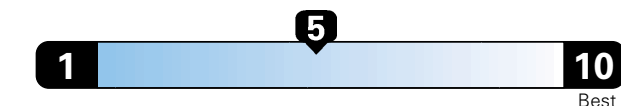

4.0 gallons per 100 miles

You spend

\$750

in fuel costs
over 5 years
compared to the
average new vehicle.

Annual fuel cost

\$1,550

Fuel Economy & Greenhouse Gas Rating (tailpipe only)

Smog Rating (tailpipe only)